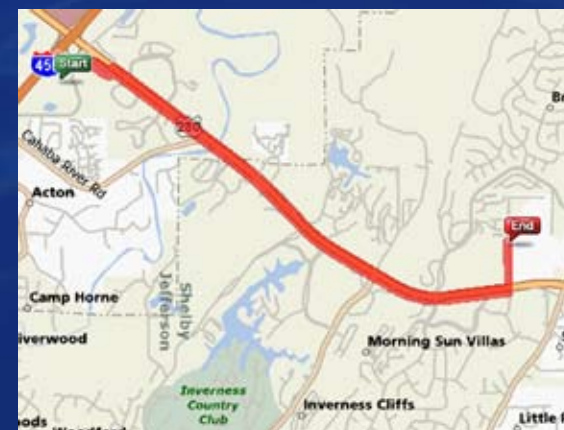

Directions

Directions to Church of the Highlands from the Hotel:

Go East on Colonade Dr. toward US-280 E / AL-38 E. 0.2 miles

Turn Right onto US-280 E / AL-38 E. 3.2 miles

Turn Left onto Meadowlark Dr. / CR-495. 0.3 miles

End at 7051 Meadowlark Dr, Birmingham, AL 35242